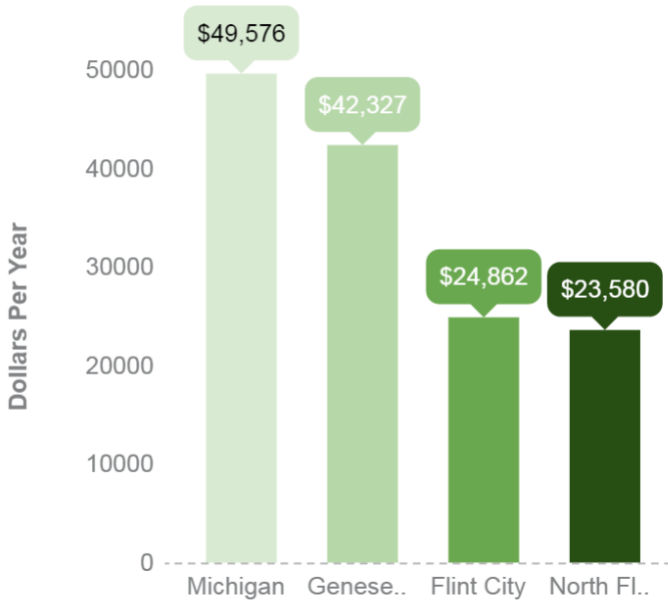

North Flint Fact Sheet

54,598 People Live in north Flint

13,869 are under 18

Median Household Income (2015 ACS 5YR Estimate)

The incomes of Flint and north Flint residents are significantly lower than incomes for Genesee County and Michigan residents. The Median Household income of Genesee County residents is significantly lower than that of Michigan residents.

Percentage of Residents 25 YRS and Older with Bachelor's Degree or Higher (2015 ACS 5YR Estimates)

The percentage of north Flint residents with a Bachelor's Degree or higher is significantly less than in Flint, Genesee County, and Michigan.

Percentage of Residents by Race (2015 ACS 5YR Estimates)

While the majority of residents in Genesee County and Michigan are white, the majority of residents in Flint and north Flint are Black or African American.

Residents Living Below Federal Poverty Level

A higher percentage of residents in north Flint lives below the FPL than Flint, Genesee County, and Michigan.

The population of north Flint residents makes up 13% of Genesee County.