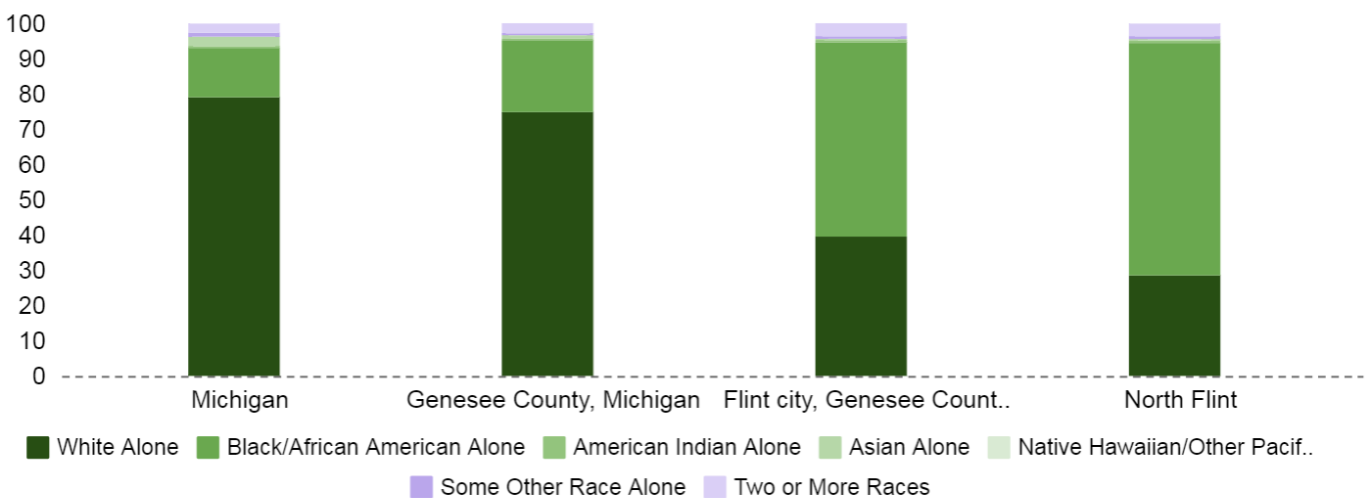

North Flint Fact Sheet

54,598 People Live in north Flint

13,869 are under 18

Median Household Income (2015 ACS 5YR Estimate)

The incomes of Flint and north Flint residents are significantly lower than incomes for Genesee County and Michigan residents. The Median Household income of Genesee County residents is significantly lower than that of Michigan residents.

Percentage of Residents 25 YRS and Older with Bachelor's Degree or Higher (2015 ACS 5YR Estimates)

The percentage of north Flint residents with a Bachelor's Degree or higher is significantly less than in Flint, Genesee County, and Michigan.

Percentage of Residents by Race (2015 ACS 5YR Estimates)

While the majority of residents in Genesee County and Michigan are white, the majority of residents in Flint and north Flint are Black or African American.