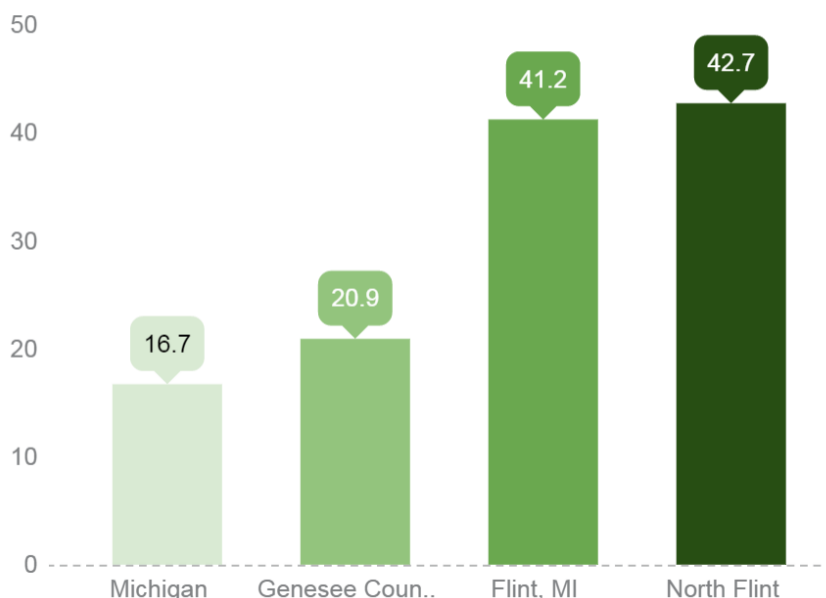

Percentage of Residents by Race (2015 ACS 5YR Estimates)

While the majority of residents in Genesee County and Michigan are white, the majority of residents in Flint and north Flint are Black or African American.

Residents Living Below Federal Poverty Level

A higher percentage of residents in north Flint lives below the FPL than Flint, Genesee County, and Michigan.

The population of north Flint residents makes up 13% of Genesee County.

But nearly 27% of those in poverty in Genesee County live in north Flint.

Percentage of People Living Below FPL (2015 ACS 5YR Estimates)

Almost 43% of residents in north Flint are living below FPL
20% or over 3,000 of employed people in north Flint live below FPL

Unemployment Rates & the Labor Force

Although north Flint residents are only 13% of the population of Genesee County, 23% of those who are unemployed in Genesee County live in north Flint.

The percentage of residents who are in the labor force in Flint and north Flint is significantly lower than those in Genesee County and Michigan. People are classified as not in the labor force typically if they have the following statuses: students (who are not employed and not looking for work), homemakers, retired workers, seasonal workers interviewed in an off season who were not looking for work, institutionalized people, and people doing unpaid family work.