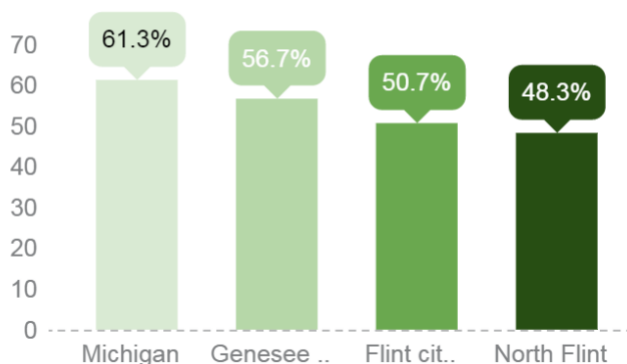

Residents Living Below Federal Poverty Level

A higher percentage of residents in north Flint lives below the FPL than Flint, Genesee County, and Michigan.

The population of north Flint residents makes up 13% of Genesee County.

But nearly 27% of those in poverty in Genesee County live in north Flint.

Percentage of People Living Below FPL (2015 ACS 5YR Estimates)

Almost 43% of residents in north Flint are living below FPL
20% or over 3,000 of employed people in north Flint live below FPL

Unemployment Rates & the Labor Force

Although north Flint residents are only 13% of the population of Genesee County, 23% of those who are unemployed in Genesee County live in north Flint.

The percentage of residents who are in the labor force in Flint and north Flint is significantly lower than those in Genesee County and Michigan. People are classified as not in the labor force typically if they have the following statuses: students (who are not employed and not looking for work), homemakers, retired workers, seasonal workers interviewed in an off season who were not looking for work, institutionalized people, and people doing unpaid family work.

Unemployment Rates by Geography (2015 ACS 5YR Estimates)

Percentage of Residents in Labor Force (2015 ACS 5YR Estimates)

North Flint Boundaries:

City boundaries on the north, east, and west sides and Flushing Road, 5th Avenue, and Robert T. Longway on the south