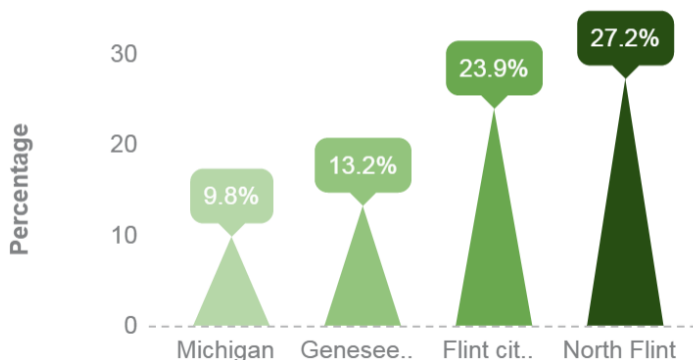

Unemployment Rates by Geography (2015 ACS 5YR Estimates)