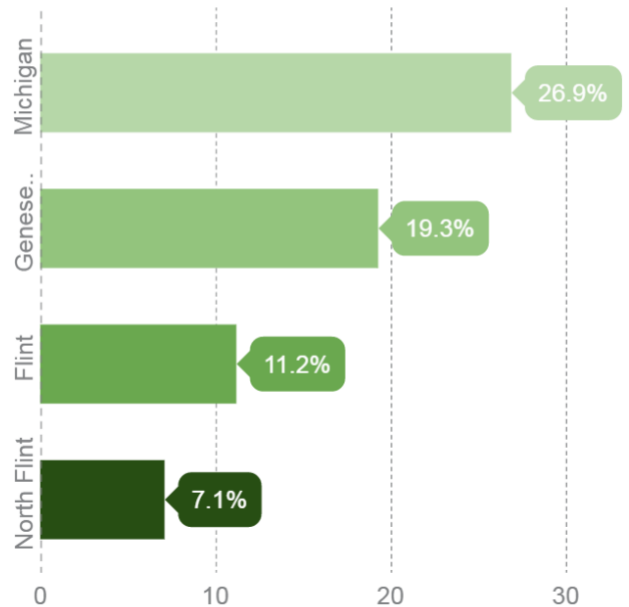

North Flint Fact Sheet

54,598 People Live in north Flint

13,869 are under 18

Median Household Income (2015 ACS 5YR Estimate)

The incomes of Flint and north Flint residents are significantly lower than incomes for Genesee County and Michigan residents. The Median Household income of Genesee County residents is significantly lower than that of Michigan residents.

Percentage of Residents 25 YRS and Older with Bachelor's Degree or Higher (2015 ACS 5YR Estimates)

The percentage of north Flint residents with a Bachelor's Degree or higher is significantly less than in Flint, Genesee County, and Michigan.